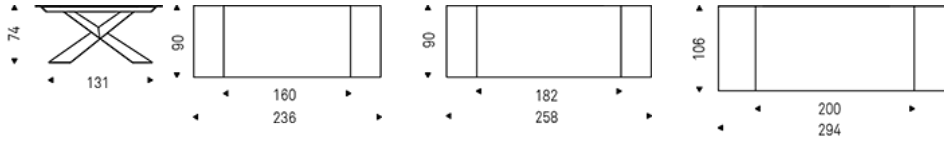

### Product description

Extendible table with base in titanium (GFM11), bronze (GFM18), graphite (GFM69) or black (GFM73) embossed lacquered steel, Brushed Bronze or Brushed Grey. Top and extensions in 12mm extra clear glass with artistic decorative printing in four different colours (CY01, CY02, CYM6 Cotopaxi, CYM7 Orobico).

### Dimension